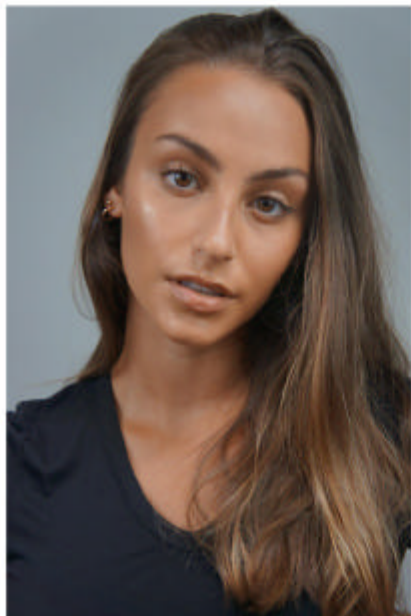

**IKONIC** 

**AMANDA**

HEIGHT: 5'7" BUST: 33 WAIST: 27 HIPS: 33 DRESS: 0-2 SHOE: 7 HAIR: BROWN: BROWN